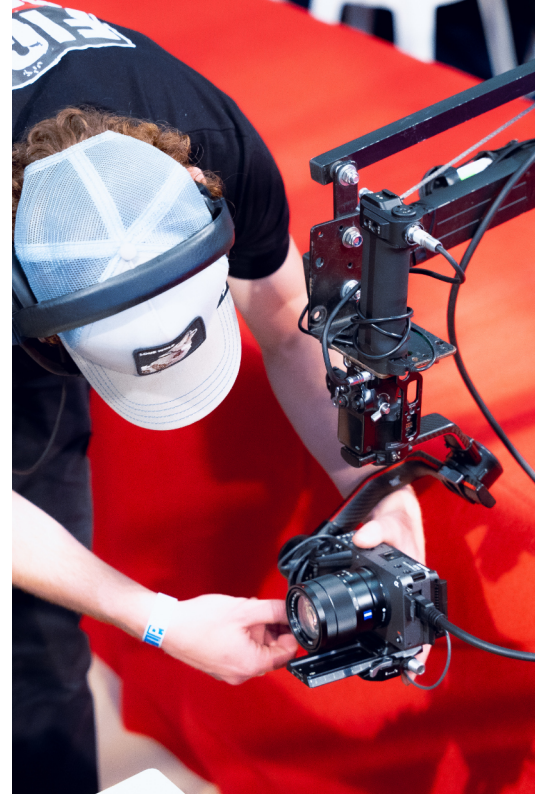

Captation

Nos équipes assurent la **captation** et la **réalisation vidéo** de vos moments clés :

- **Retransmission** de conférences, conventions ou cérémonies.
- **Captation multicaméra** d'événements corporate ou institutionnels.
- **Production de contenus audiovisuels** à usage interne ou promotionnel.

Nous vous offrons une **mise en image soignée**, fidèle à l'**émotion** et à la **qualité** de votre événement.